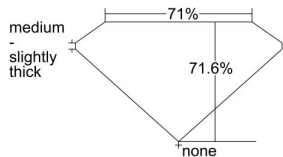

GIA®

FACSIMILE

GIA REPORT 5353348592

Verify this report at GIA.edu

GIA NATURAL DIAMOND DOSSIER®

June 03, 2020
GIA Report Number 5353348592
Shape and Cutting Style ..... Square Modified Brilliant
Measurements ..... 5.06 x 4.99 x 3.57 mm

GRADING RESULTS

Carat Weight ..... 0.80 carat
Color Grade ..... G
Clarity Grade S11

ADDITIONAL GRADING INFORMATION

Polish ..... Very Good
Symmetry ..... Very Good
Fluorescence ..... None
Clarity Characteristics..... Crystal, Cloud
Inscription(s): GIA 5353348592

PROPORTIONS

Profile not to actual proportions

GRADING SCALES

GIA COLOR SCALE		GIA CLARITY SCALE	
COLORLESS	D	VERY VERY SLIGHTLY INCLUDED	FLAWLESS
	E		INTERNALLY FLAWLESS
	F		VVS₁
	G		VVS₂
	H		VS₁
	I		VS₂
	J		S1₁
	K		S1₂
	L		I₁
	M		I₂
NEAR COLORLESS	N	SLIGHTLY INCLUDED	I₃
	O		
	P		
	Q		
FAINT	R	INCLUDED	
	S		
	T		
	U		
	V		
	W		
	X		
	Y		
Z