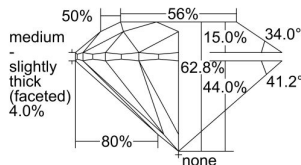

GIA®

FACSIMILE

GIA REPORT 6352078045

Verify this report at GIA.edu

GIA NATURAL DIAMOND DOSSIER®

March 02, 2020
GIA Report Number 6352078045
Shape and Cutting Style ..... Round Brilliant
Measurements ..... 6.13 - 6.18 x 3.87 mm

GRADING RESULTS

Carat Weight ..... 0.90 carat
Color Grade ..... E
Clarity Grade VS2
Cut Grade ..... Excellent

ADDITIONAL GRADING INFORMATION

Polish ..... Excellent
Symmetry ..... Excellent
Fluorescence ..... Faint
Clarity Characteristics ..... Crystal, Cloud
Inscription(s): GIA 6352078045

PROPORTIONS

Profile to actual proportions

GRADING SCALES

GIA COLOR SCALE

COLORLESS	D
	E
	F
	G
	H
	I
	J
NEAR COLORLESS	K
	L
Faint	M
	N
	O
	P
Very Light	Q
	R
	S
	T
	U
	V
	W
	X
	Y
Light	Z

GIA CLARITY SCALE

FLAWLESS	INTERNAL FLAWLESS	VERY VERY SLIGHTLY INCLUDED	VERY SLIGHTLY INCLUDED	SLIGHTLY INCLUDED	INCLUDED	FLAWLESS
						EXCELLENT
VVS₁	VVS₂	VS₁	VS₂	SI₁	SI₂	VERY GOOD
						GOOD
I₁	I₂	I₃	FAIR			
			POOR			

GIA CUT SCALE

EXCELLENT
VERY GOOD
GOOD
FAIR
POOR