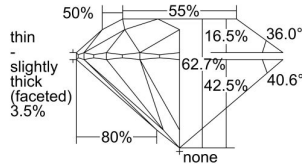

GIA®

FACSIMILE

GIA REPORT 5356077243

Verify this report at GIA.edu

GIA NATURAL DIAMOND DOSSIER®

February 28, 2020
GIA Report Number 5356077243
Shape and Cutting Style ..... Round Brilliant
Measurements ..... 5.64 - 5.68 x 3.55 mm

GRADING RESULTS

Carat Weight ..... 0.70 carat
Color Grade I
Clarity Grade S11
Cut Grade ..... Excellent

ADDITIONAL GRADING INFORMATION

Polish ..... Excellent
Symmetry ..... Excellent
Fluorescence ..... Faint
Clarity Characteristics..... Crystal, Feather, Knot
Inscription(s): GIA 5356077243

PROPORTIONS

GRADING SCALES

GIA COLOR SCALE	GIA CLARITY SCALE	GIA CUT SCALE	
D	FLAWLESS	EXCELLENT	
E	INTERNALLY FLAWLESS		
F		VVS₁	VERY GOOD
G	VVS₂		
H	VS₁	GOOD	
I	VS₂		
J	S1₁	FAIR	
K	S1₂		
L	I₁	POOR	
M	I₂		
N	I₃		
O			
P			
Q			
R			
S			
T			
U			
V			
W			
X			
Y			
Z