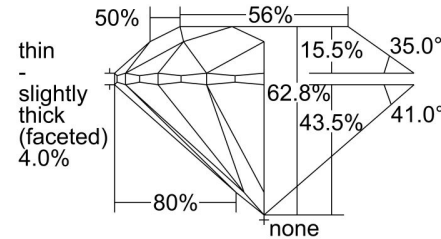

GIA NATURAL DIAMOND GRADING REPORT

April 04, 2018  
 GIA Report Number ..... 7286543892  
 Shape and Cutting Style ..... Round Brilliant  
 Measurements ..... 6.35 - 6.39 x 4.00 mm

GRADING RESULTS

Carat Weight ..... 1.00 carat  
 Color Grade ..... I  
 Clarity Grade ..... SI2  
 Cut Grade ..... Excellent

PROPORTIONS

Profile to actual proportions

CLARITY CHARACTERISTICS

KEY TO SYMBOLS\*

-  Twinning Wisp
-  Feather
-  Indented Natural
-  Natural

\* Red symbols denote internal characteristics (inclusions). Green or black symbols denote external characteristics (blemishes). Diagram is an approximate representation of the diamond, and symbols shown indicate type, position, and approximate size of clarity characteristics. All clarity characteristics may not be shown. Details of finish are not shown.