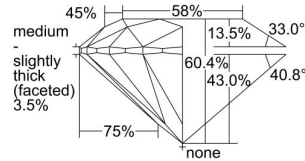

GIA®

FACSIMILE

GIA REPORT 5343655378

Verify this report at GIA.edu

GIA NATURAL DIAMOND DOSSIER®

January 21, 2020
GIA Report Number 5343655378
Shape and Cutting Style ..... Round Brilliant
Measurements ..... 5.79 - 5.81 x 3.50 mm

GRADING RESULTS

Carat Weight ..... 0.72 carat
Color Grade ..... G
Clarity Grade S11
Cut Grade ..... Excellent

ADDITIONAL GRADING INFORMATION

Polish ..... Excellent
Symmetry ..... Excellent
Fluorescence ..... Faint
Clarity Characteristics ..... Cloud, Feather
Inscription(s): GIA 5343655378

PROPORTIONS

Profile to actual proportions

GRADING SCALES

GIA COLOR SCALE	GIA CLARITY SCALE	GIA CUT SCALE	
D	FLAWLESS	EXCELLENT	
E	INTERNALLY FLAWLESS		
F		VVS₁	VERY GOOD
G	VVS₂		
H	VS₁	GOOD	
I	VS₂		
J	S1₁	FAIR	
K	S1₂		
L	I₁	POOR	
M	I₂		
N	I₃		
O			
P			
Q			
R			
S			
T			
U			
V			
W			
X			
Y			
Z