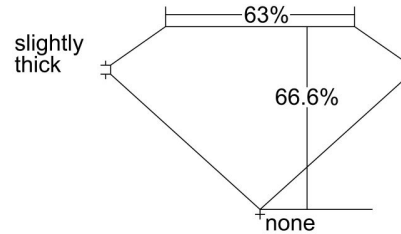

**GIA NATURAL DIAMOND GRADING REPORT**

June 03, 2019  
 GIA Report Number ..... 7321931701  
 Shape and Cutting Style ..... Square Emerald Cut  
 Measurements ..... 6.48 x 6.47 x 4.31 mm

**GRADING RESULTS**

Carat Weight ..... 1.56 carat  
 Color Grade ..... H  
 Clarity Grade ..... VS2

**ADDITIONAL GRADING INFORMATION**

Polish ..... Excellent  
 Symmetry ..... Excellent  
 Fluorescence ..... None  
 Inscription(s): GIA 7321931701

**Comments:** Clouds are not shown. Pinpoints are not shown.

**PROPORTIONS**

Profile not to actual proportions

**CLARITY CHARACTERISTICS**

**KEY TO SYMBOLS\***

- Crystal
- ∖ Needle

**GRADING SCALES**

GIA COLOR SCALE		GIA CLARITY SCALE	
COLOURLESS	D	VERY VERY SLIGHTLY INCLUDED	FLAWLESS
	E		INTERNALLY FLAWLESS
	F		VVS <sub>1</sub>
NEAR COLOURLESS	G	VERY SLIGHTLY INCLUDED	VVS <sub>2</sub>
	H		VS <sub>1</sub>
	I		VS <sub>2</sub>
FANT	J	SLIGHTLY INCLUDED	SI <sub>1</sub>
	K		SI <sub>2</sub>
	L		I <sub>1</sub>
VERY LIGHT	M	INCLUDED	I <sub>2</sub>
	N		I <sub>3</sub>
	O		
LIGHT	P		
	Q		
	R		
	S		
	T		
	U		
	V		
W			
X			
Y			
Z			