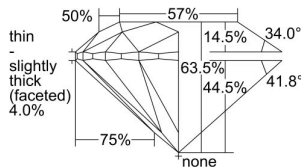

GIA®

FACSIMILE

GIA REPORT 2347023856

Verify this report at GIA.edu

GIA NATURAL DIAMOND DOSSIER®

November 04, 2019
GIA Report Number 2347023856
Shape and Cutting Style ..... Round Brilliant
Measurements ..... 5.85 - 5.93 x 3.74 mm

GRADING RESULTS

Carat Weight ..... 0.80 carat
Color Grade ..... F
Clarity Grade VS2
Cut Grade ..... Excellent

ADDITIONAL GRADING INFORMATION

Polish ..... Excellent
Symmetry ..... Very Good
Fluorescence ..... Medium Blue
Clarity Characteristics ..... Cloud, Crystal, Feather
Inscription(s): GIA 2347023856

PROPORTIONS

Profile to actual proportions