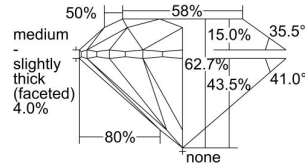

GIA®

FACSIMILE

GIA REPORT

7331494588

Verify this report at GIA.edu

GIA NATURAL DIAMOND DOSSIER®

August 19, 2019
GIA Report Number 7331494588
Shape and Cutting Style ..... Round Brilliant
Measurements ..... 6.09 - 6.16 x 3.84 mm

GRADING RESULTS

Carat Weight ..... 0.90 carat
Color Grade ..... F
Clarity Grade VS1
Cut Grade ..... Excellent

ADDITIONAL GRADING INFORMATION

Polish ..... Excellent
Symmetry ..... Very Good
Fluorescence ..... None
Clarity Characteristics..... Cloud, Feather, Indented Natural
Inscription(s): GIA 7331494588

PROPORTIONS

Profile to actual proportions

GRADING SCALES

GIA COLOR SCALE

COLOREDNESS	D
	E
	F
	G
	H
	I
	J
NEAR COLORLESS	K
	L
Faint	M
	N
	O
	P
Very Light	Q
	R
	S
	T
	U
	V
Light	W
	X
	Y
	Z

GIA CLARITY SCALE

FLAWLESS	VERY VERY SLIGHTLY INCLUDED	VS₁	VS₂	VS₁	VS₂	SLIGHTLY INCLUDED	SI₁	SI₂	I₁	I₂	I₃		
												FLAWLESS	INTERNALLY FLAWLESS

GIA CUT SCALE

EXCELLENT
VERY GOOD
GOOD
FAIR
POOR