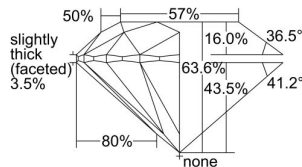

GIA®

FACSIMILE

GIA REPORT 6332767733

Verify this report at GIA.edu

GIA NATURAL DIAMOND DOSSIER®

September 27, 2019
GIA Report Number **6332767733**
Shape and Cutting Style ..... **Round Brilliant**
Measurements ..... **5.59 - 5.63 x 3.57 mm**

GRADING RESULTS

Carat Weight ..... **0.70 carat**
Color Grade ..... **G**
Clarity Grade **VS2**
Cut Grade ..... **Excellent**

ADDITIONAL GRADING INFORMATION

Polish ..... **Excellent**
Symmetry ..... **Excellent**
Fluorescence ..... **Faint**
Clarity Characteristics ..... **Feather**
Inscription(s): **GIA 6332767733**

PROPORTIONS

Profile to actual proportions