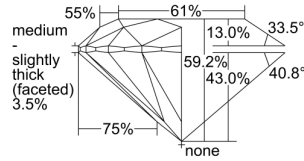

GIA®

FACSIMILE

GIA REPORT 2346700773

Verify this report at GIA.edu

GIA NATURAL DIAMOND DOSSIER®

January 28, 2020
GIA Report Number **2346700773**
Shape and Cutting Style ..... **Round Brilliant**
Measurements ..... **5.16 - 5.17 x 3.06 mm**

GRADING RESULTS

Carat Weight ..... **0.50 carat**
Color Grade ..... **H**
Clarity Grade **S12**
Cut Grade ..... **Excellent**

ADDITIONAL GRADING INFORMATION

Polish ..... **Excellent**
Symmetry ..... **Excellent**
Fluorescence ..... **None**
Clarity Characteristics ..... **Cloud, Crystal**
Inscription(s): **GIA 2346700773**

PROPORTIONS

Profile to actual proportions

GRADING SCALES

GIA COLOR SCALE	GIA CLARITY SCALE	GIA CUT SCALE	
D	FLAWLESS	EXCELLENT	
E	INTERNALLY FLAWLESS		
F		VVS₁	VERY GOOD
G	VVS₂		
H	VS₁	GOOD	
I	VS₂		
J	S1₁	FAIR	
K	S1₂		
L	I₁	POOR	
M	I₂		
N	I₃		
O			
P			
Q			
R			
S			
T			
U			
V			
W			
X			
Y			
Z