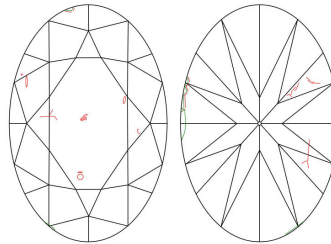

GIA NATURAL DIAMOND GRADING REPORT

 January 14, 2020
 GIA Report Number **2347545803**
 Shape and Cutting Style **Oval Brilliant**
 Measurements **8.46 x 5.99 x 3.67 mm**
GRADING RESULTS

 Carat Weight **1.20 carat**
 Color Grade **D**
 Clarity Grade **SI2**
ADDITIONAL GRADING INFORMATION

 Polish **Excellent**
 Symmetry **Very Good**
 Fluorescence **None**
 Inscription(s): **GIA 2347545803**
Comments: Additional clouds are not shown. Pinpoints are not shown.

PROPORTIONS

Profile not to actual proportions

CLARITY CHARACTERISTICS

KEY TO SYMBOLS*

-  Feather
-  Crystal
-  Cloud
-  Indented Natural
-  Natural

* Red symbols denote internal characteristics (inclusions). Green or black symbols denote external characteristics (blemishes). Diagram is an approximate representation of the diamond, and symbols shown indicate type, position, and approximate size of clarity characteristics. All clarity characteristics may not be shown. Details of finish are not shown.