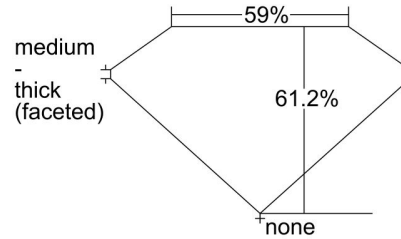

GIA NATURAL DIAMOND GRADING REPORT

 January 14, 2020
 GIA Report Number **2347545803**
 Shape and Cutting Style **Oval Brilliant**
 Measurements **8.46 x 5.99 x 3.67 mm**
GRADING RESULTS

 Carat Weight **1.20 carat**
 Color Grade **D**
 Clarity Grade **SI2**
ADDITIONAL GRADING INFORMATION

 Polish **Excellent**
 Symmetry **Very Good**
 Fluorescence **None**
 Inscription(s): **GIA 2347545803**
Comments: Additional clouds are not shown. Pinpoints are not shown.

PROPORTIONS

Profile not to actual proportions

CLARITY CHARACTERISTICS

KEY TO SYMBOLS*

-  Feather
-  Crystal
-  Cloud
-  Indented Natural
-  Natural

* Red symbols denote internal characteristics (inclusions). Green or black symbols denote external characteristics (blemishes). Diagram is an approximate representation of the diamond, and symbols shown indicate type, position, and approximate size of clarity characteristics. All clarity characteristics may not be shown. Details of finish are not shown.