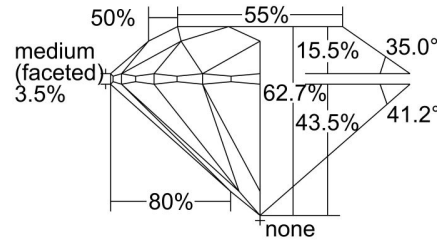

GIA NATURAL DIAMOND GRADING REPORT

January 03, 2020  
 GIA Report Number ..... 6342489858  
 Shape and Cutting Style ..... Round Brilliant  
 Measurements ..... 6.38 - 6.42 x 4.01 mm

GRADING RESULTS

Carat Weight ..... 1.00 carat  
 Color Grade ..... I  
 Clarity Grade ..... SI2  
 Cut Grade ..... Excellent

PROPORTIONS

Profile to actual proportions

CLARITY CHARACTERISTICS

KEY TO SYMBOLS\*

-  Feather
-  Indented Natural
-  Etch Channel
-  Natural
-  Crystal
-  Needle

\* Red symbols denote internal characteristics (inclusions). Green or black symbols denote external characteristics (blemishes). Diagram is an approximate representation of the diamond, and symbols shown indicate type, position, and approximate size of clarity characteristics. All clarity characteristics may not be shown. Details of finish are not shown.