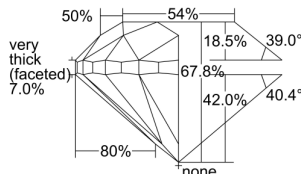

GIA®

FACSIMILE

GIA REPORT

7311444428

Verify this report at GIA.edu

GIA NATURAL DIAMOND DOSSIER®

December 19, 2018
GIA Report Number 7311444428
Shape and Cutting Style ..... Round Brilliant
Measurements ..... 5.09 - 5.12 x 3.46 mm

GRADING RESULTS

Carat Weight ..... 0.59 carat
Color Grade ..... O to P Range
Clarity Grade I1
Cut Grade ..... Fair

ADDITIONAL GRADING INFORMATION

Polish ..... Very Good
Symmetry ..... Very Good
Fluorescence ..... Faint
Clarity Characteristics ..... Crystal
Inscription(s): GIA 7311444428

PROPORTIONS

Profile to actual proportions

GRADING SCALES

GIA COLOR SCALE

COLORESS	D
	E
	F
	G
	H
	I
	J
NEAR COLORESS	K
	L
FAIN	M
	N
	O
	P
VERY LIGHT	Q
	R
	S
	T
	U
	V
	W
	X
	Y
LIGHT	Z

GIA CLARITY SCALE

VERY VERY SLIGHTLY INCLUDED	FLAWLESS
	INTERNALLY FLAWLESS
VERY SLIGHTLY INCLUDED	VVS₁
	VVS₂
SLIGHTLY INCLUDED	VS₁
	VS₂
INCLUDED	I₁
	I₂
	I₃

GIA CUT SCALE

EXCELLENT
VERY GOOD
GOOD
FAIR
POOR