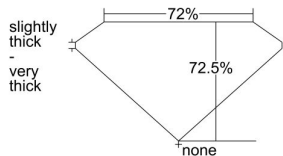

GIA®

FACSIMILE

GIA REPORT 6331147162

Verify this report at GIA.edu

GIA NATURAL DIAMOND DOSSIER®

June 27, 2019
GIA Report Number 6331147162
Shape and Cutting Style ..... **Square Modified Brilliant**
Measurements ..... **4.83 x 4.80 x 3.48 mm**

GRADING RESULTS

Carat Weight ..... **0.75 carat**
Color Grade ..... **J**
Clarity Grade **VS1**

ADDITIONAL GRADING INFORMATION

Polish ..... **Excellent**
Symmetry ..... **Very Good**
Fluorescence ..... **Strong Blue**
Clarity Characteristics ..... **Feather, Pinpoint**
Inscription(s): GIA 6331147162

PROPORTIONS

Profile not to actual proportions

GRADING SCALES

GIA COLOR SCALE		GIA CLARITY SCALE			
COLORLESS	D	VERY VERY SLIGHTLY INCLUDED	FLAWLESS		
	E		INTERNALLY FLAWLESS		
	F	VERY SLIGHTLY INCLUDED	VS₁		
	G		VS₂		
	H		VS₁		
	NEAR COLORLESS	I	SLIGHTLY INCLUDED	VS₂	
		J		SI₁	
		FAINT	K	INCLUDED	SI₂
			L		I₁
			M		I₂
VERY LIGHT	N	LIGHT	I₃		
	O				
	P				
	Q				
	R