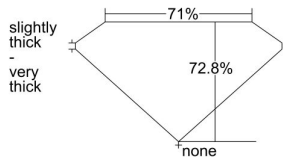

GIA®

FACSIMILE

GIA REPORT 6332353325

Verify this report at GIA.edu

GIA NATURAL DIAMOND DOSSIER®

July 25, 2019
GIA Report Number 6332353325
Shape and Cutting Style ..... **Square Modified Brilliant**
Measurements ..... 4.24 x 4.16 x 3.03 mm

GRADING RESULTS

Carat Weight ..... 0.50 carat
Color Grade ..... J
Clarity Grade VS1

ADDITIONAL GRADING INFORMATION

Polish ..... Very Good
Symmetry ..... Good
Fluorescence ..... Medium Blue
Clarity Characteristics ..... Cloud
Inscription(s): GIA 6332353325

PROPORTIONS

Profile not to actual proportions

GRADING SCALES

GIA COLOR SCALE		GIA CLARITY SCALE			
COLORLESS	D	VERY VERY SLIGHTLY INCLUDED	FLAWLESS		
	E		INTERNALLY FLAWLESS		
	F	VERY SLIGHTLY INCLUDED	VVS₁		
	G		VVS₂		
	H		VS₁		
	NEAR COLORLESS	I	SLIGHTLY INCLUDED	VS₂	
		J		SI₁	
		FAINT	K	INCLUDED	SI₂
			L		I₁
			M		I₂
VERT LIGHT	N	INCLUDED	I₃		
	O				
	P				
	Q				
	R				
LIGHT	S				
	T				
	U				
	V				
	W				
X					
Y					
Z