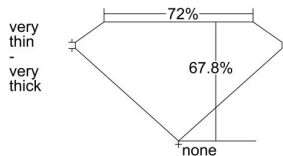

GIA®

FACSIMILE

GIA REPORT

7343542330

Verify this report at GIA.edu

GIA NATURAL DIAMOND DOSSIER®

January 08, 2020
GIA Report Number 7343542330
Shape and Cutting Style ..... Square Modified Brilliant
Measurements ..... 4.98 x 4.98 x 3.38 mm

GRADING RESULTS

Carat Weight ..... 0.70 carat
Color Grade ..... E
Clarity Grade SI2

ADDITIONAL GRADING INFORMATION

Polish ..... Very Good
Symmetry ..... Good
Fluorescence ..... Faint
Clarity Characteristics ..... Crystal, Feather
Inscription(s): GIA 7343542330

PROPORTIONS

Profile not to actual proportions

GRADING SCALES

GIA COLOR SCALE		GIA CLARITY SCALE			
COLORLESS	D	VERY VERY SLIGHTLY INCLUDED	FLAWLESS		
	E		INTERNALLY FLAWLESS		
	F	VERY SLIGHTLY INCLUDED	VVS₁		
	G		VVS₂		
	H		VS₁		
	NEAR COLORLESS	I	VERY SLIGHTLY INCLUDED	VS₂	
		J		SI₁	
		FAINT	K	SLIGHTLY INCLUDED	SI₂
			L		I₁
			M		I₂
VERT LIGHT	N	INCLUDED	I₃		
	O				
	P				
	Q				
	R				
LIGHT	S				
	T				
	U				
	V				
	W				
	X				
	Y				
	Z