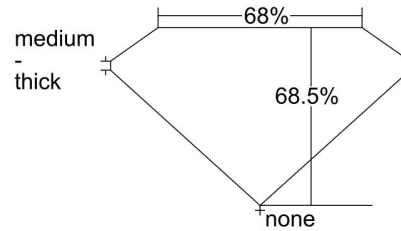

GIA NATURAL DIAMOND GRADING REPORT

December 30, 2019

GIA Report Number 1349408968

Shape and Cutting Style ..... Cut-Cornered Rectangular
Modified Brilliant

Measurements ..... 7.36 x 5.44 x 3.73 mm

GRADING RESULTS

Carat Weight ..... 1.20 carat

Color Grade ..... K

Clarity Grade SI2

ADDITIONAL GRADING INFORMATION

Polish ..... Very Good

Symmetry ..... Good

Fluorescence ..... Faint

Inscription(s): GIA 1349408968

Comments: Additional clouds, pinpoints and surface graining are not shown.

PROPORTIONS

Profile not to actual proportions