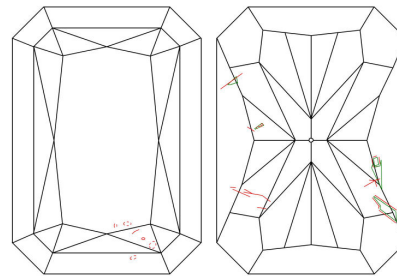

CLARITY CHARACTERISTICS

KEY TO SYMBOLS*

- Feather
- Indented Natural
- Cavity
- Crystal
- Cloud
- Natural

* Red symbols denote internal characteristics (inclusions). Green or black symbols denote external characteristics (blemishes). Diagram is an approximate representation of the diamond, and symbols shown indicate type, position, and approximate size of clarity characteristics. All clarity characteristics may not be shown. Details of finish are not shown.

GRADING SCALES

GIA COLOR SCALE

COLOURLESS	D
	E
	F
NEAR COLOURLESS	G
	H
	I
FANT	J
	K
	L
VERY LIGHT	M
	N
	O
LIGHT	P
	Q
	R
	S
	T
	U
	V
W	
X	
Y	
Z	

GIA CLARITY SCALE

reportcheck.gia.edu

The results documented in this report refer only to the diamond described, and were obtained using the techniques and equipment available to GIA at the time of examination. This report is not a guarantee or valuation. For additional information and important limitations and disclaimers, please see GIA.edu/terms or call +1 800 421 7250 or +1 760 603 4500. ©2017 Gemological Institute of America, Inc.

THE SECURITY FEATURES IN THIS DOCUMENT, INCLUDING THE HOLOGRAM, SECURITY SCREEN AND MICROPRINT LINES, IN ADDITION TO THOSE NOT LISTED, EXCEED DOCUMENT SECURITY INDUSTRY GUIDELINES.