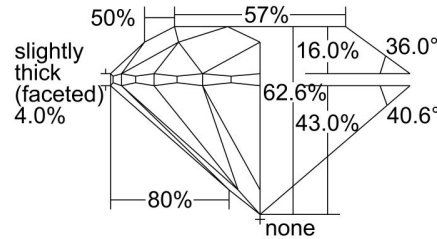

**GIA NATURAL DIAMOND GRADING REPORT**

 July 04, 2019  
 GIA Report Number ..... 2336128493  
 Shape and Cutting Style ..... Round Brilliant  
 Measurements ..... 8.25 - 8.28 x 5.18 mm

**GRADING RESULTS**

 Carat Weight ..... 2.20 carat  
 Color Grade ..... F  
 Clarity Grade ..... SI1  
 Cut Grade ..... Excellent

**ADDITIONAL GRADING INFORMATION**

 Polish ..... Excellent  
 Symmetry ..... Excellent  
 Fluorescence ..... Medium Blue

Inscription(s): GIA 2336128493

**Comments:** Clouds, pinpoints and surface graining are not shown.

**PROPORTIONS**

Profile to actual proportions

**CLARITY CHARACTERISTICS**

**KEY TO SYMBOLS\***

- Crystal
- ∖ Needle

\* Red symbols denote internal characteristics (inclusions). Green or black symbols denote external characteristics (blemishes). Diagram is an approximate representation of the diamond, and symbols shown indicate type, position, and approximate size of clarity characteristics. All clarity characteristics may not be shown. Details of finish are not shown.