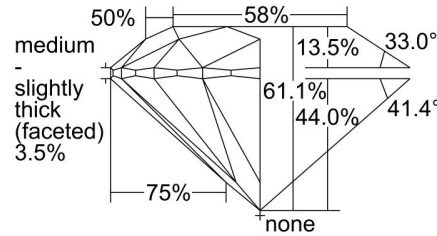

#### GIA NATURAL DIAMOND GRADING REPORT

May 20, 2019  
 GIA Report Number ..... 7328124774  
 Shape and Cutting Style ..... Round Brilliant  
 Measurements ..... 6.46 - 6.50 x 3.96 mm

#### GRADING RESULTS

Carat Weight ..... 1.02 carat  
 Color Grade ..... G  
 Clarity Grade ..... I1  
 Cut Grade ..... Excellent

#### PROPORTIONS

Profile to actual proportions