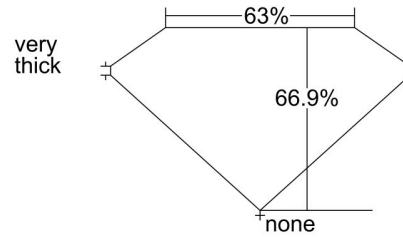

GIA NATURAL DIAMOND GRADING REPORT

October 10, 2019  
 GIA Report Number ..... 2201654052  
 Shape and Cutting Style ..... Cut-Cornered Rectangular  
 Modified Brilliant  
 Measurements ..... 6.64 x 5.08 x 3.40 mm

GRADING RESULTS

Carat Weight ..... 1.01 carat  
 Color Grade ..... G  
 Clarity Grade ..... SI2

ADDITIONAL GRADING INFORMATION

Polish ..... Excellent  
 Symmetry ..... Very Good  
 Fluorescence ..... None  
 Inscription(s): GIA 2201654052

PROPORTIONS

Profile not to actual proportions

CLARITY CHARACTERISTICS

KEY TO SYMBOLS\*

-  Feather
-  Cloud
-  Crystal
-  Pinpoint

\* Red symbols denote internal characteristics (inclusions). Green or black symbols denote external characteristics (blemishes). Diagram is an approximate representation of the diamond, and symbols shown indicate type, position, and approximate size of clarity characteristics. All clarity characteristics may not be shown. Details of finish are not shown.