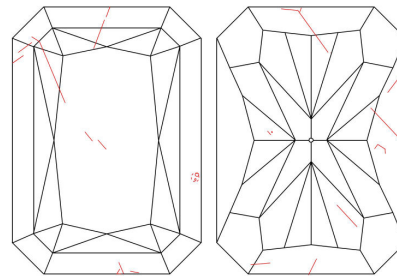

GIA NATURAL DIAMOND GRADING REPORT

October 10, 2019  
 GIA Report Number ..... 2201654052  
 Shape and Cutting Style ..... Cut-Cornered Rectangular  
 Modified Brilliant  
 Measurements ..... 6.64 x 5.08 x 3.40 mm

GRADING RESULTS

Carat Weight ..... 1.01 carat  
 Color Grade ..... G  
 Clarity Grade ..... SI2

ADDITIONAL GRADING INFORMATION

Polish ..... Excellent  
 Symmetry ..... Very Good  
 Fluorescence ..... None  
 Inscription(s): GIA 2201654052

PROPORTIONS

Profile not to actual proportions

CLARITY CHARACTERISTICS

KEY TO SYMBOLS\*

-  Feather
-  Cloud
-  Crystal
-  Pinpoint

\* Red symbols denote internal characteristics (inclusions). Green or black symbols denote external characteristics (blemishes). Diagram is an approximate representation of the diamond, and symbols shown indicate type, position, and approximate size of clarity characteristics. All clarity characteristics may not be shown. Details of finish are not shown.