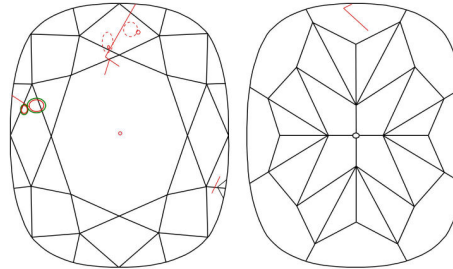

CLARITY CHARACTERISTICS

KEY TO SYMBOLS*

- Feather
- Knot
- Cloud
- Crystal
- Natural
- Extra Facet

* Red symbols denote internal characteristics (inclusions). Green or black symbols denote external characteristics (blemishes). Diagram is an approximate representation of the diamond, and symbols shown indicate type, position, and approximate size of clarity characteristics. All clarity characteristics may not be shown. Details of finish are not shown.

GRADING SCALES

GIA COLOR SCALE

COLOURLESS	D
	E
	F
NEAR COLOURLESS	G
	H
	I
FANT	J
	K
	L
VERY LIGHT	M
	N
	O
LIGHT	P
	Q
	R
	S
	T
	U
	V
W	
X	
Y	
Z	

GIA CLARITY SCALE

reportcheck.gia.edu

The results documented in this report refer only to the diamond described, and were obtained using the techniques and equipment available to GIA at the time of examination. This report is not a guarantee or valuation. For additional information and important limitations and disclaimers, please see GIA.edu/terms or call +1 800 421 7250 or +1 760 603 4500. ©2017 Gemological Institute of America, Inc.

THE SECURITY FEATURES IN THIS DOCUMENT, INCLUDING THE HOLOGRAM, SECURITY SCREEN AND MICROPRINT LINES, IN ADDITION TO THOSE NOT LISTED, EXCEED DOCUMENT SECURITY INDUSTRY GUIDELINES.