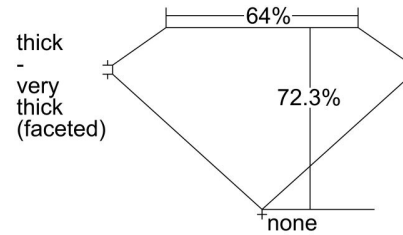

GIA NATURAL DIAMOND GRADING REPORT

September 13, 2019

GIA Report Number 6204581140

Shape and Cutting Style ..... Cushion Modified Brilliant

Measurements ..... 6.66 x 6.31 x 4.56 mm

GRADING RESULTS

Carat Weight ..... 1.57 carat

Color Grade ..... K

Clarity Grade I1

ADDITIONAL GRADING INFORMATION

Polish ..... Excellent

Symmetry ..... Good

Fluorescence ..... Faint

Inscription(s): GIA 6204581140

Comments: Additional clouds are not shown. Pinpoints are not shown.

PROPORTIONS

Profile not to actual proportions