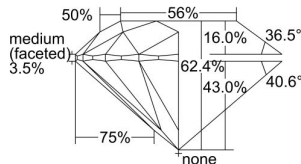

GIA®

FACSIMILE

GIA REPORT 2337056381

Verify this report at GIA.edu

GIA NATURAL DIAMOND DOSSIER®

November 08, 2019
GIA Report Number 2337056381
Shape and Cutting Style ..... Round Brilliant
Measurements ..... 5.65 - 5.68 x 3.54 mm

GRADING RESULTS

Carat Weight ..... 0.70 carat
Color Grade ..... F
Clarity Grade VS1
Cut Grade ..... Excellent

ADDITIONAL GRADING INFORMATION

Polish ..... Excellent
Symmetry ..... Very Good
Fluorescence ..... None
Clarity Characteristics ..... Feather, Pinpoint
Inscription(s): GIA 2337056381

PROPORTIONS

Profile to actual proportions

GRADING SCALES

GIA COLOR SCALE	GIA CLARITY SCALE	GIA CUT SCALE	
D	FLAWLESS	EXCELLENT	
E	INTERNALLY FLAWLESS		
F		VVS₁	VERY GOOD
G	VVS₂		
H	VS₁	GOOD	
I	VS₂		
J	SI₁	FAIR	
K	SI₂		
L	I₁	POOR	
M	I₂		
N	I₃		
O			
P			
Q			
R			
S			
T			
U			
V			
W			
X			
Y			
Z