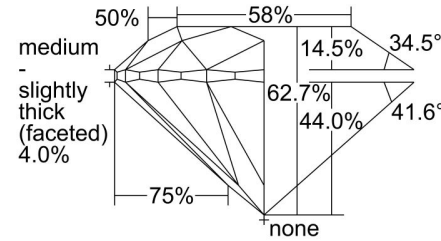

**GIA NATURAL DIAMOND GRADING REPORT**

November 03, 2019

GIA Report Number ..... 2347074497

Shape and Cutting Style ..... Round Brilliant

Measurements ..... 7.46 - 7.50 x 4.69 mm

**GRADING RESULTS**

Carat Weight ..... 1.61 carat

Color Grade ..... D

Clarity Grade ..... SI2

Cut Grade ..... Excellent

**ADDITIONAL GRADING INFORMATION**

Polish ..... Excellent

Symmetry ..... Very Good

Fluorescence ..... Medium Blue

**Comments:** Additional twinning wisps, clouds, pinpoints and surface graining are not shown.

**PROPORTIONS**

Profile to actual proportions

**CLARITY CHARACTERISTICS**

**KEY TO SYMBOLS\***

-  Twinning Wisp
-  Indented Natural
-  Crystal
-  Feather
-  Needle

\* Red symbols denote internal characteristics (inclusions). Green or black symbols denote external characteristics (blemishes). Diagram is an approximate representation of the diamond, and symbols shown indicate type, position, and approximate size of clarity characteristics. All clarity characteristics may not be shown. Details of finish are not shown.