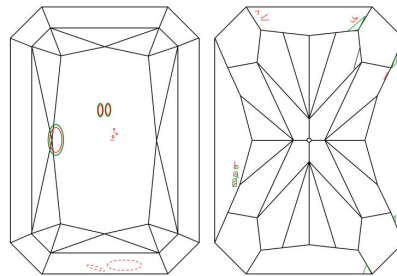

GIA NATURAL DIAMOND GRADING REPORT

October 31, 2019
 GIA Report Number 1345069782
 Shape and Cutting Style Cut-Cornered Rectangular
 Modified Brilliant
 Measurements 8.18 x 5.85 x 3.83 mm

GRADING RESULTS

Carat Weight 1.42 carat
 Color Grade F
 Clarity Grade SI1

ADDITIONAL GRADING INFORMATION

Polish Excellent
 Symmetry Good
 Fluorescence None
Comments: Additional clouds are not shown. Pinpoints are not shown.

PROPORTIONS

Profile not to actual proportions

CLARITY CHARACTERISTICS

KEY TO SYMBOLS*

-  Knot
-  Cloud
-  Crystal
-  Feather
-  Cavity
-  Natural
-  Extra Facet

* Red symbols denote internal characteristics (inclusions). Green or black symbols denote external characteristics (blemishes). Diagram is an approximate representation of the diamond, and symbols shown indicate type, position, and approximate size of clarity characteristics. All clarity characteristics may not be shown. Details of finish are not shown.