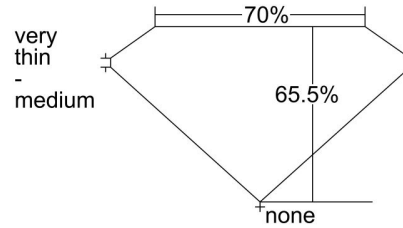

GIA NATURAL DIAMOND GRADING REPORT

October 31, 2019
 GIA Report Number 1345069782
 Shape and Cutting Style Cut-Cornered Rectangular
 Modified Brilliant
 Measurements 8.18 x 5.85 x 3.83 mm

GRADING RESULTS

Carat Weight 1.42 carat
 Color Grade F
 Clarity Grade SI1

ADDITIONAL GRADING INFORMATION

Polish Excellent
 Symmetry Good
 Fluorescence None
Comments: Additional clouds are not shown. Pinpoints are not shown.

PROPORTIONS

Profile not to actual proportions

CLARITY CHARACTERISTICS

KEY TO SYMBOLS*

-  Knot
-  Cloud
-  Crystal
-  Feather
-  Cavity
-  Natural
-  Extra Facet

* Red symbols denote internal characteristics (inclusions). Green or black symbols denote external characteristics (blemishes). Diagram is an approximate representation of the diamond, and symbols shown indicate type, position, and approximate size of clarity characteristics. All clarity characteristics may not be shown. Details of finish are not shown.