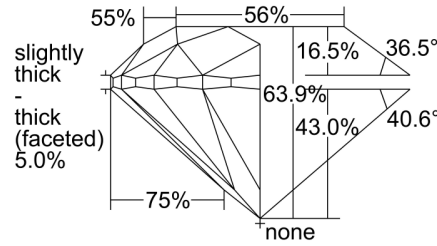

GIA NATURAL DIAMOND GRADING REPORT

 July 29, 2019
 GIA Report Number 2336304990
 Shape and Cutting Style Round Brilliant
 Measurements 7.10 - 7.13 x 4.55 mm

GRADING RESULTS

 Carat Weight 1.45 carat
 Color Grade H
 Clarity Grade I1
 Cut Grade Very Good

PROPORTIONS

Profile to actual proportions

CLARITY CHARACTERISTICS

KEY TO SYMBOLS*

-  Twinning Wisp
-  Feather
-  Needle
-  Indented Natural

* Red symbols denote internal characteristics (inclusions). Green or black symbols denote external characteristics (blemishes). Diagram is an approximate representation of the diamond, and symbols shown indicate type, position, and approximate size of clarity characteristics. All clarity characteristics may not be shown. Details of finish are not shown.