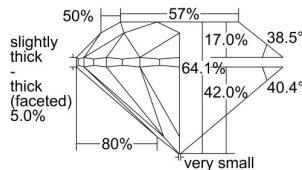

GIA®

FACSIMILE

GIA REPORT

7336853212

Verify this report at GIA.edu

GIA NATURAL DIAMOND DOSSIER®

October 10, 2019
GIA Report Number 7336853212
Shape and Cutting Style ..... Round Brilliant
Measurements ..... 5.54 - 5.56 x 3.56 mm

GRADING RESULTS

Carat Weight ..... 0.70 carat
Color Grade ..... D
Clarity Grade I1
Cut Grade ..... Very Good

ADDITIONAL GRADING INFORMATION

Polish ..... Excellent
Symmetry ..... Excellent
Fluorescence ..... Medium Blue
Clarity Characteristics ..... Crystal, Knot
Inscription(s): GIA 7336853212

PROPORTIONS

Profile to actual proportions

GRADING SCALES

GIA COLOR SCALE

COLORED	D
	E
	F
	G
	H
	I
	J
NEAR COLORLESS	K
	L
	M
	N
	O
	P
	R
	S
	T
	U
	V
	W
	X
	Y
	Z

GIA CLARITY SCALE

VERY VERY SLIGHTLY INCLUDED	FLAWLESS
	INTERNALLY FLAWLESS
VERY SLIGHTLY INCLUDED	VVS₁
	VVS₂
SLIGHTLY INCLUDED	VS₁
	VS₂
INCLUDED	I₁
	I₂
	I₃

GIA CUT SCALE

EXCELLENT
VERY GOOD
GOOD
FAIR
POOR