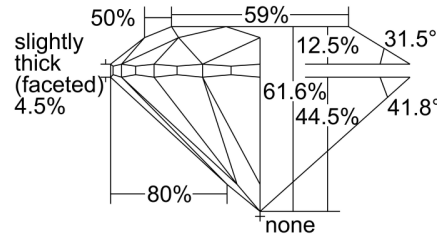

GIA NATURAL DIAMOND GRADING REPORT

August 09, 2019
 GIA Report Number 7336443312
 Shape and Cutting Style Round Brilliant
 Measurements 9.23 - 9.29 x 5.70 mm

GRADING RESULTS

Carat Weight 3.01 carat
 Color Grade M
 Clarity Grade SI1
 Cut Grade Excellent

Profile to actual proportions

CLARITY CHARACTERISTICS

KEY TO SYMBOLS*

- Feather
- Cloud
- Crystal
- Needle
- Indented Natural
- Natural

* Red symbols denote internal characteristics (inclusions). Green or black symbols denote external characteristics (blemishes). Diagram is an approximate representation of the diamond, and symbols shown indicate type, position, and approximate size of clarity characteristics. All clarity characteristics may not be shown. Details of finish are not shown.