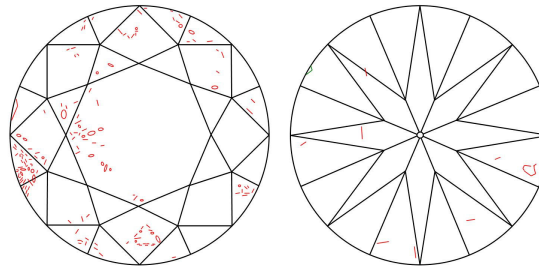

GIA NATURAL DIAMOND GRADING REPORT

 August 20, 2019
 GIA Report Number 3335498536
 Shape and Cutting Style Round Brilliant
 Measurements 8.70 - 8.75 x 5.51 mm

GRADING RESULTS

 Carat Weight 2.60 carat
 Color Grade F
 Clarity Grade SI1
 Cut Grade Excellent

ADDITIONAL GRADING INFORMATION

 Polish Excellent
 Symmetry Excellent
 Fluorescence Faint
 Inscription(s): GIA 3335498536

Comments: Additional clouds are not shown. Pinpoints are not shown.

PROPORTIONS

Profile to actual proportions

CLARITY CHARACTERISTICS

KEY TO SYMBOLS*

- Crystal
- △ Natural
- ~ Feather
- ⊙ Cloud
- ∖ Needle

* Red symbols denote internal characteristics (inclusions). Green or black symbols denote external characteristics (blemishes). Diagram is an approximate representation of the diamond, and symbols shown indicate type, position, and approximate size of clarity characteristics. All clarity characteristics may not be shown. Details of finish are not shown.