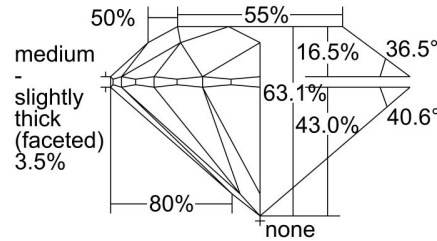

GIA NATURAL DIAMOND GRADING REPORT

 August 20, 2019
 GIA Report Number 3335498536
 Shape and Cutting Style Round Brilliant
 Measurements 8.70 - 8.75 x 5.51 mm

GRADING RESULTS

 Carat Weight 2.60 carat
 Color Grade F
 Clarity Grade SI1
 Cut Grade Excellent

ADDITIONAL GRADING INFORMATION

 Polish Excellent
 Symmetry Excellent
 Fluorescence Faint
 Inscription(s): GIA 3335498536

Comments: Additional clouds are not shown. Pinpoints are not shown.

PROPORTIONS

Profile to actual proportions

CLARITY CHARACTERISTICS

KEY TO SYMBOLS*

- Crystal
- △ Natural
- ~ Feather
- ⊙ Cloud
- ∖ Needle

* Red symbols denote internal characteristics (inclusions). Green or black symbols denote external characteristics (blemishes). Diagram is an approximate representation of the diamond, and symbols shown indicate type, position, and approximate size of clarity characteristics. All clarity characteristics may not be shown. Details of finish are not shown.