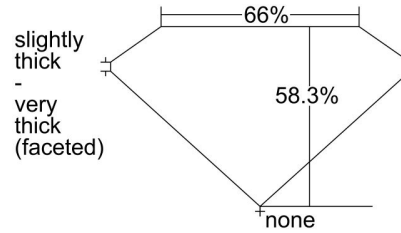

**GIA NATURAL DIAMOND GRADING REPORT**

October 03, 2022

GIA Report Number ..... 2446839328

Shape and Cutting Style ..... Cushion Modified Brilliant

Measurements ..... 8.61 x 7.18 x 4.18 mm

**GRADING RESULTS**

Carat Weight ..... 2.06 carat

Color Grade ..... H

Clarity Grade ..... SI1

**ADDITIONAL GRADING INFORMATION**

Polish ..... Very Good

Symmetry ..... Good

Fluorescence ..... None

**Comments:** Additional clouds are not shown. Pinpoints are not shown.

**PROPORTIONS**

Profile not to actual proportions

**CLARITY CHARACTERISTICS**

**KEY TO SYMBOLS\***

-  Cloud
-  Needle
-  Feather
-  Natural
-  Cavity
-  Indented Natural

\* Red symbols denote internal characteristics (inclusions). Green or black symbols denote external characteristics (blemishes). Diagram is an approximate representation of the diamond, and symbols shown indicate type, position, and approximate size of clarity characteristics. All clarity characteristics may not be shown. Details of finish are not shown.