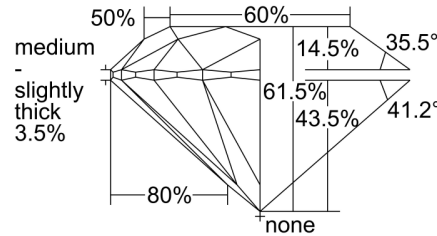

GIA NATURAL DIAMOND GRADING REPORT

February 13, 2024  
 GIA Report Number ..... 2484226945  
 Shape and Cutting Style ..... Round Brilliant  
 Measurements ..... 9.36 - 9.37 x 5.76 mm

GRADING RESULTS

Carat Weight ..... 3.12 carat  
 Color Grade ..... J  
 Clarity Grade ..... SI2  
 Cut Grade ..... Excellent

PROPORTIONS

Profile to actual proportions

CLARITY CHARACTERISTICS

KEY TO SYMBOLS\*

-  Twinning Wisp
-  Indented Natural
-  Feather
-  Natural
-  Crystal
-  Needle

\* Red symbols denote internal characteristics (inclusions). Green or black symbols denote external characteristics (blemishes). Diagram is an approximate representation of the diamond, and symbols shown indicate type, position, and approximate size of clarity characteristics. All clarity characteristics may not be shown. Details of finish are not shown.