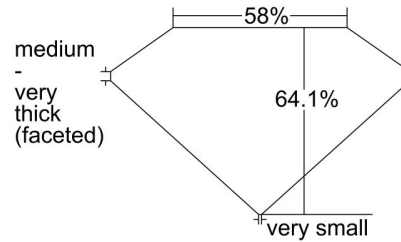

GIA NATURAL DIAMOND GRADING REPORT

September 02, 2021

GIA Report Number 5403200215

Shape and Cutting Style Oval Brilliant

Measurements 7.74 x 5.85 x 3.75 mm

GRADING RESULTS

Carat Weight 1.20 carat

Color Grade M

PROPORTIONS

Profile not to actual proportions

CLARITY CHARACTERISTICS

KEY TO SYMBOLS*

-  Twinning Wisp
-  Indented Natural
-  Feather
-  Crystal
-  Cavity
-  Natural

* Red symbols denote internal characteristics (inclusions). Green or black symbols denote external characteristics (blemishes). Diagram is an approximate representation of the diamond, and symbols shown indicate type, position, and approximate size of clarity characteristics. All clarity characteristics may not be shown. Details of finish are not shown.