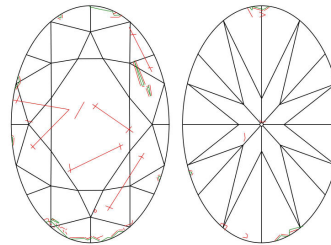

GIA NATURAL DIAMOND GRADING REPORT

September 02, 2021

GIA Report Number 5403200215

Shape and Cutting Style Oval Brilliant

Measurements 7.74 x 5.85 x 3.75 mm

GRADING RESULTS

Carat Weight 1.20 carat

Color Grade M

Clarity Grade SI2

ADDITIONAL GRADING INFORMATION

Polish Excellent

Symmetry Very Good

Fluorescence None

Inscription(s): GIA 5403200215

Comments: Additional twinning wisps, pinpoints and surface graining are not shown.

PROPORTIONS

Profile not to actual proportions

CLARITY CHARACTERISTICS

KEY TO SYMBOLS*

-  Twinning Wisp
-  Indented Natural
-  Feather
-  Crystal
-  Cavity
-  Natural

* Red symbols denote internal characteristics (inclusions). Green or black symbols denote external characteristics (blemishes). Diagram is an approximate representation of the diamond, and symbols shown indicate type, position, and approximate size of clarity characteristics. All clarity characteristics may not be shown. Details of finish are not shown.