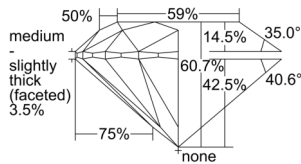

GIA®

FACSIMILE

GIA REPORT 3505136909

Verify this report at GIA.edu

GIA NATURAL DIAMOND DOSSIER®

August 08, 2024
GIA Report Number 3505136909
Shape and Cutting Style ..... Round Brilliant
Measurements ..... 4.84 - 4.87 x 2.94 mm

GRADING RESULTS

Carat Weight ..... 0.43 carat
Color Grade ..... G
Clarity Grade VS2
Cut Grade ..... Excellent

ADDITIONAL GRADING INFORMATION

Polish ..... Excellent
Symmetry ..... Excellent
Fluorescence ..... Strong Yellow
Clarity Characteristics ..... Crystal, Cloud
Inscription(s): GIA 3505136909

PROPORTIONS

Profile to actual proportions

GRADING SCALES

GIA COLOR SCALE	GIA CLARITY SCALE	GIA CUT SCALE	
D	FLAWLESS	EXCELLENT	
E	INTERNALLY FLAWLESS		
F		VVS₁	VERY GOOD
G	VVS₂		
H	VS₁	GOOD	
I	VS₂		
J	SI₁	FAIR	
K	SI₂		
L	I₁	POOR	
M	I₂		
N	I₃		
O			
P			
Q			
R			
S			
T			
U			
V			
W			
X			
Y			
Z