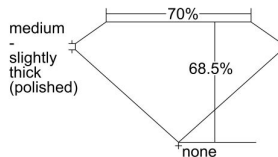

GIA®

FACSIMILE

GIA REPORT 2456352884

Verify this report at GIA.edu

GIA NATURAL DIAMOND DOSSIER®

December 14, 2022
GIA Report Number 2456352884
Shape and Cutting Style ..... **Cut-Cornered Rectangular Modified Brilliant**
Measurements ..... 6.43 x 4.76 x 3.26 mm

GRADING RESULTS

Carat Weight ..... 0.81 carat
Color Grade ..... H
Clarity Grade S11

ADDITIONAL GRADING INFORMATION

Polish ..... Excellent
Symmetry ..... Good
Fluorescence ..... None
Clarity Characteristics ..... Feather
Inscription(s): GIA 2456352884

PROPORTIONS

Profile not to actual proportions

GRADING SCALES

GIA COLOR SCALE		GIA CLARITY SCALE			
COLORLESS	D	VERY VERY SLIGHTLY INCLUDED	FLAWLESS		
	E		INTERNALLY FLAWLESS		
	F		VVS₁		
	G		VVS₂		
	NEAR COLORLESS	H	VERY SLIGHTLY INCLUDED	VS₁	
		I		VS₂	
		FAINT	J	SLIGHTLY INCLUDED	S1₁
			K		S1₂
	L		I₁		
	M		I₂		
N	I₃				
O					
VERT LIGHT	P	INCLUDED			
	Q				
	R				
	S				
	T				
	U				
	V				
	W				
LIGHT	X				
	Y				
	Z