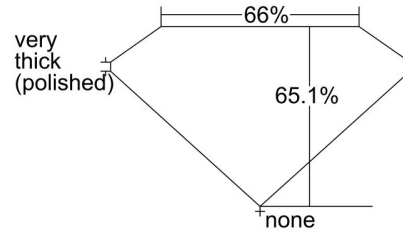

GIA NATURAL DIAMOND GRADING REPORT

March 18, 2024
 GIA Report Number 6482491586
 Shape and Cutting Style Emerald Cut
 Measurements 9.61 x 6.85 x 4.46 mm

GRADING RESULTS

Carat Weight 3.01 carat
 Color Grade J
 Clarity Grade VS1

ADDITIONAL GRADING INFORMATION

Polish Excellent
 Symmetry Excellent
 Fluorescence None
 Inscription(s): GIA 6482491586
 Comments: A pinpoint is not shown.

PROPORTIONS

Profile not to actual proportions

CLARITY CHARACTERISTICS

KEY TO SYMBOLS*

- Crystal ▲ Natural
- ∖ Needle
- ☉ Cloud
- ⤴ Indented Natural

* Red symbols denote internal characteristics (inclusions). Green or black symbols denote external characteristics (blemishes). Diagram is an approximate representation of the diamond, and symbols shown indicate type, position, and approximate size of clarity characteristics. All clarity characteristics may not be shown. Details of finish are not shown.