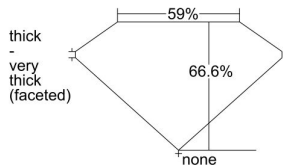

GIA®

FACSIMILE

GIA REPORT 2488318279

Verify this report at gia.edu

GIA NATURAL DIAMOND DOSSIER®

January 09, 2024
GIA Report Number **2488318279**
Shape and Cutting Style ..... **Pear Brilliant**
Measurements ..... **6.69 x 4.63 x 3.08 mm**

GRADING RESULTS

Carat Weight ..... **0.60 carat**
Color Grade ..... **H**
Clarity Grade **S11**

ADDITIONAL GRADING INFORMATION

Polish ..... **Very Good**
Symmetry ..... **Very Good**
Fluorescence ..... **None**
Clarity Characteristics..... **Crystal, Feather, Cloud**
Inspection(s): GIA 2488318279

PROPORTIONS

Profile not to actual proportions

GRADING SCALES

GIA COLOR SCALE		GIA CLARITY SCALE			
COLORLESS	D	VERY VERY SLIGHTLY INCLUDED	FLAWLESS		
	E		INTERNALLY FLAWLESS		
	F	VERY SLIGHTLY INCLUDED	VVS₁		
	G		VVS₂		
	H		VS₁		
	NEAR COLORLESS	I	SLIGHTLY INCLUDED	VS₂	
		J		S1₁	
		FAINT	K	INCLUDED	S1₂
			L		I₁
			M		I₂
VERT LIGHT	N	LIGHT	I₃		
	O				
	P				
	Q				
	R