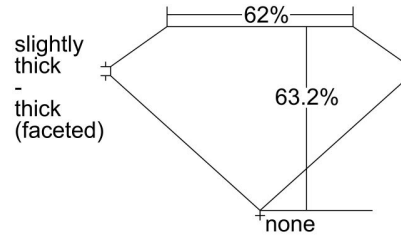

GIA NATURAL DIAMOND GRADING REPORT

May 08, 2023
GIA Report Number 5222908851
Shape and Cutting Style Oval Brilliant
Measurements 8.12 x 5.77 x 3.65 mm

GRADING RESULTS

Carat Weight 1.20 carat
Color Grade H
Clarity Grade VS1

ADDITIONAL GRADING INFORMATION

Polish Excellent
Symmetry Very Good
Fluorescence None
Inscription(s): GIA 5222908851
Comments: Surface graining is not shown.

PROPORTIONS

Profile not to actual proportions

CLARITY CHARACTERISTICS

KEY TO SYMBOLS*

- Cloud
- Feather
- Needle
- Pinpoint
- Indented Natural

* Red symbols denote internal characteristics (inclusions). Green or black symbols denote external characteristics (blemishes). Diagram is an approximate representation of the diamond, and symbols shown indicate type, position, and approximate size of clarity characteristics. All clarity characteristics may not be shown. Details of finish are not shown.