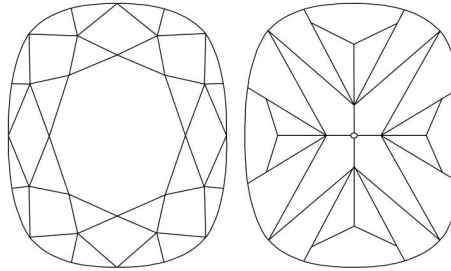

GIA NATURAL DIAMOND GRADING REPORT

June 24, 2024  
 GIA Report Number ..... 2231095496  
 Shape and Cutting Style ..... Cushion Modified Brilliant  
 Measurements ..... 12.49 x 9.66 x 6.65 mm

GRADING RESULTS

Carat Weight ..... 6.01 carat  
 Color Grade ..... D  
 Clarity Grade ..... Internally Flawless

ADDITIONAL GRADING INFORMATION

Polish ..... Excellent  
 Symmetry ..... Excellent  
 Fluorescence ..... Strong Blue  
 Inscription(s): GIA 2231095496  
**Comments:** Minor details of polish are not shown.

PROPORTIONS

Profile not to actual proportions

CLARITY CHARACTERISTICS

GRADING SCALES

GIA COLOR SCALE		GIA CLARITY SCALE		
COLOURLESS	D	VERY VERY SLIGHTLY INCLUDED	FLAWLESS	
	E		INTERNALLY FLAWLESS	
	F		VVS <sub>1</sub>	
NEAR COLOURLESS	G		VVS <sub>2</sub>	
	H		VERY SLIGHTLY INCLUDED	VS <sub>1</sub>
	I			VS <sub>2</sub>
J	SLIGHTLY INCLUDED	SI <sub>1</sub>		
FAINT		K	SI <sub>2</sub>	
		L	INCLUDED	I <sub>1</sub>
	M	I <sub>2</sub>		
N	I <sub>3</sub>			
VERY LIGHT	O			
	P			
	Q			
LIGHT	R			
	S			
	T			
	U			
	V			
	W			
	X			
Y				
Z				