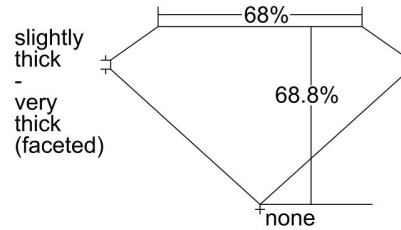

GIA NATURAL DIAMOND GRADING REPORT

June 24, 2024  
 GIA Report Number ..... 2231095496  
 Shape and Cutting Style ..... Cushion Modified Brilliant  
 Measurements ..... 12.49 x 9.66 x 6.65 mm

GRADING RESULTS

Carat Weight ..... 6.01 carat  
 Color Grade ..... D  
 Clarity Grade ..... Internally Flawless

ADDITIONAL GRADING INFORMATION

Polish ..... Excellent  
 Symmetry ..... Excellent  
 Fluorescence ..... Strong Blue  
 Inscription(s): GIA 2231095496  
**Comments:** Minor details of polish are not shown.

PROPORTIONS

Profile not to actual proportions

CLARITY CHARACTERISTICS

GRADING SCALES

GIA COLOR SCALE		GIA CLARITY SCALE		
COLOURLESS	D	VERY VERY SLIGHTLY INCLUDED	FLAWLESS	
	E		INTERNALLY FLAWLESS	
	F		VVS <sub>1</sub>	
NEAR COLOURLESS	G		VVS <sub>2</sub>	
	H		VERY SLIGHTLY INCLUDED	VS <sub>1</sub>
	I			VS <sub>2</sub>
J	SLIGHTLY INCLUDED	SI <sub>1</sub>		
FAINT		K	SI <sub>2</sub>	
		L	INCLUDED	I <sub>1</sub>
	M	I <sub>2</sub>		
N	I <sub>3</sub>			
VERY LIGHT	O			
	P			
	Q			
LIGHT	R			
	S			
	T			
	U			
	V			
	W			
	X			
Y				
Z				