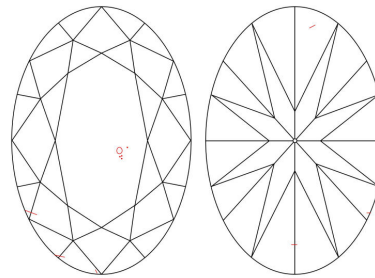

GIA NATURAL DIAMOND GRADING REPORT

May 03, 2024  
 GIA Report Number ..... 6491235169  
 Shape and Cutting Style ..... Oval Brilliant  
 Measurements ..... 8.19 x 5.68 x 3.34 mm

GRADING RESULTS

Carat Weight ..... 1.01 carat  
 Color Grade ..... H  
 Clarity Grade ..... VS2

ADDITIONAL GRADING INFORMATION

Polish ..... Excellent  
 Symmetry ..... Excellent  
 Fluorescence ..... Faint  
 Inscription(s): GIA 6491235169  
**Comments:** Additional pinpoints are not shown.

PROPORTIONS

Profile not to actual proportions

CLARITY CHARACTERISTICS

KEY TO SYMBOLS\*

- Crystal
- ~ Feather
- Pinpoint

\* Red symbols denote internal characteristics (inclusions). Green or black symbols denote external characteristics (blemishes). Diagram is an approximate representation of the diamond, and symbols shown indicate type, position, and approximate size of clarity characteristics. All clarity characteristics may not be shown. Details of finish are not shown.