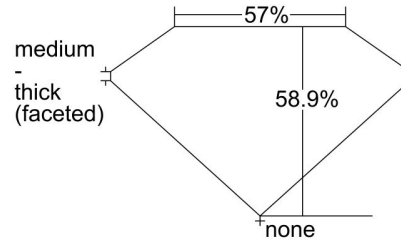

GIA NATURAL DIAMOND GRADING REPORT

May 03, 2024  
 GIA Report Number ..... 6491235169  
 Shape and Cutting Style ..... Oval Brilliant  
 Measurements ..... 8.19 x 5.68 x 3.34 mm

GRADING RESULTS

Carat Weight ..... 1.01 carat  
 Color Grade ..... H  
 Clarity Grade ..... VS2

Profile not to actual proportions

CLARITY CHARACTERISTICS

KEY TO SYMBOLS\*

- Crystal
- ~ Feather
- Pinpoint

\* Red symbols denote internal characteristics (inclusions). Green or black symbols denote external characteristics (blemishes). Diagram is an approximate representation of the diamond, and symbols shown indicate type, position, and approximate size of clarity characteristics. All clarity characteristics may not be shown. Details of finish are not shown.