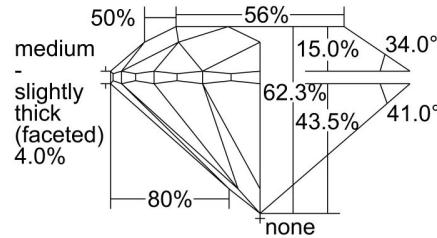

GIA NATURAL DIAMOND GRADING REPORT

January 21, 2022
 GIA Report Number 6412780881
 Shape and Cutting Style Round Brilliant
 Measurements 7.61 - 7.67 x 4.76 mm

GRADING RESULTS

Carat Weight 1.71 carat
 Color Grade D
 Clarity Grade SI1
 Cut Grade Excellent

PROPORTIONS

Profile to actual proportions

CLARITY CHARACTERISTICS

KEY TO SYMBOLS*

-  Twinning Wisp
-  Feather
-  Crystal
-  Needle

* Red symbols denote internal characteristics (inclusions). Green or black symbols denote external characteristics (blemishes). Diagram is an approximate representation of the diamond, and symbols shown indicate type, position, and approximate size of clarity characteristics. All clarity characteristics may not be shown. Details of finish are not shown.