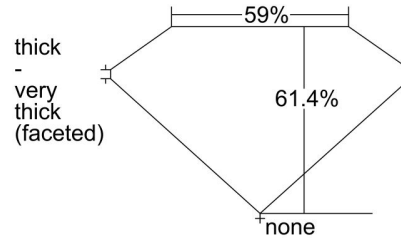

GIA NATURAL DIAMOND GRADING REPORT

July 05, 2022
 GIA Report Number 6432880226
 Shape and Cutting Style Oval Brilliant
 Measurements 9.88 x 6.43 x 3.95 mm

GRADING RESULTS

Carat Weight 1.70 carat
 Color Grade I
 Clarity Grade SI1

PROPORTIONS

Profile not to actual proportions

CLARITY CHARACTERISTICS

KEY TO SYMBOLS*

Twinning Wisp

* Red symbols denote internal characteristics (inclusions). Green or black symbols denote external characteristics (blemishes). Diagram is an approximate representation of the diamond, and symbols shown indicate type, position, and approximate size of clarity characteristics. All clarity characteristics may not be shown. Details of finish are not shown.