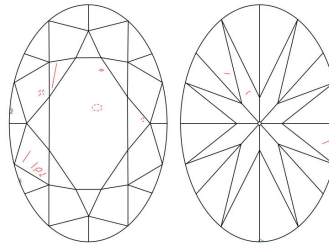

GIA NATURAL DIAMOND GRADING REPORT

August 08, 2023
 GIA Report Number 7478296862
 Shape and Cutting Style Oval Brilliant
 Measurements 8.07 x 5.97 x 3.77 mm

GRADING RESULTS

Carat Weight 1.20 carat
 Color Grade H
 Clarity Grade SI1

ADDITIONAL GRADING INFORMATION

Polish Excellent
 Symmetry Very Good
 Fluorescence None
 Inscription(s): GIA 7478296862

Comments: Additional clouds, pinpoints and surface graining are not shown.

PROPORTIONS

Profile not to actual proportions

CLARITY CHARACTERISTICS

KEY TO SYMBOLS*

-  Feather
-  Crystal
-  Cloud
-  Indented Natural
-  Needle
-  Natural

* Red symbols denote internal characteristics (inclusions). Green or black symbols denote external characteristics (blemishes). Diagram is an approximate representation of the diamond, and symbols shown indicate type, position, and approximate size of clarity characteristics. All clarity characteristics may not be shown. Details of finish are not shown.