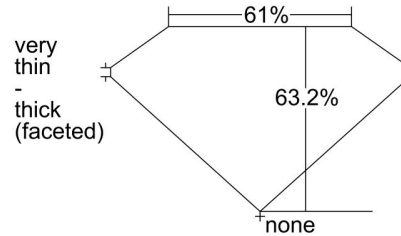

GIA NATURAL DIAMOND GRADING REPORT

August 08, 2023
 GIA Report Number 7478296862
 Shape and Cutting Style Oval Brilliant
 Measurements 8.07 x 5.97 x 3.77 mm

GRADING RESULTS

Carat Weight 1.20 carat
 Color Grade H
 Clarity Grade SI1

Profile not to actual proportions

CLARITY CHARACTERISTICS

KEY TO SYMBOLS*

-  Feather
-  Crystal
-  Cloud
-  Indented Natural
-  Needle
-  Natural

* Red symbols denote internal characteristics (inclusions). Green or black symbols denote external characteristics (blemishes). Diagram is an approximate representation of the diamond, and symbols shown indicate type, position, and approximate size of clarity characteristics. All clarity characteristics may not be shown. Details of finish are not shown.