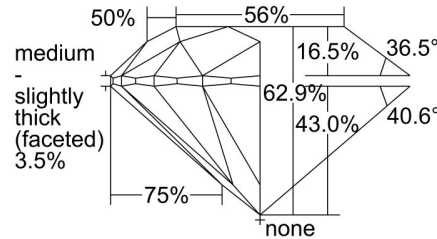

GIA NATURAL DIAMOND GRADING REPORT

June 26, 2024
 GIA Report Number 6491758463
 Shape and Cutting Style Round Brilliant
 Measurements 8.57 - 8.63 x 5.41 mm

GRADING RESULTS

Carat Weight 2.50 carat
 Color Grade I
 Clarity Grade VS2
 Cut Grade Excellent

ADDITIONAL GRADING INFORMATION

Polish Excellent
 Symmetry Excellent
 Fluorescence None

Inscription(s): GIA 6491758463

Comments: Clouds are not shown. Pinpoints are not shown.

PROPORTIONS

Profile to actual proportions

CLARITY CHARACTERISTICS

KEY TO SYMBOLS*

- Crystal
- ~ Feather
- \\ Needle

* Red symbols denote internal characteristics (inclusions). Green or black symbols denote external characteristics (blemishes). Diagram is an approximate representation of the diamond, and symbols shown indicate type, position, and approximate size of clarity characteristics. All clarity characteristics may not be shown. Details of finish are not shown.