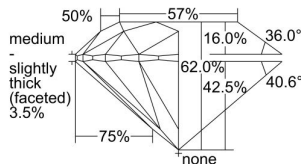

GIA®

FACSIMILE

GIA REPORT 6495432281

Verify this report at GIA.edu

GIA NATURAL DIAMOND DOSSIER®

May 22, 2024
GIA Report Number 6495432281
Shape and Cutting Style ..... Round Brilliant
Measurements ..... 4.74 - 4.78 x 2.96 mm

GRADING RESULTS

Carat Weight ..... 0.41 carat
Color Grade ..... E
Clarity Grade S11
Cut Grade ..... Excellent

ADDITIONAL GRADING INFORMATION

Polish ..... Excellent
Symmetry ..... Excellent
Fluorescence ..... Faint
Clarity Characteristics ..... Cloud, Crystal, Feather
Inscription(s): GIA 6495432281

PROPORTIONS

Profile to actual proportions

GRADING SCALES

GIA COLOR SCALE	GIA CLARITY SCALE	GIA CUT SCALE
D	FLAWLESS	EXCELLENT
E	INTERNALLY FLAWLESS	
F	VVS₁	VERY GOOD
G		
H	VS₁	GOOD
I		
J	VS₂	FAIR
K		
L	SI₁	POOR
M		
N	I₁	
O		
P	I₂	
Q		
R	I₃	
S		
T		
U		
V		
W		
X		
Y		
Z