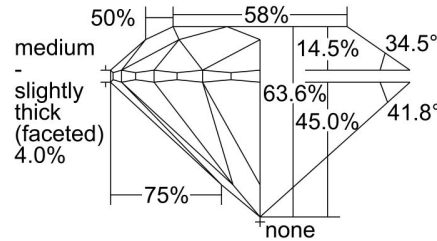

GIA NATURAL DIAMOND GRADING REPORT

April 15, 2024
 GIA Report Number 7498084351
 Shape and Cutting Style Round Brilliant
 Measurements 6.67 - 6.74 x 4.27 mm

GRADING RESULTS

Carat Weight 1.20 carat
 Color Grade L
 Clarity Grade VS2
 Cut Grade Excellent

Profile to actual proportions

CLARITY CHARACTERISTICS

KEY TO SYMBOLS*

- Cloud
- Indented Natural
- Crystal
- Natural
- Feather
- Needle

* Red symbols denote internal characteristics (inclusions). Green or black symbols denote external characteristics (blemishes). Diagram is an approximate representation of the diamond, and symbols shown indicate type, position, and approximate size of clarity characteristics. All clarity characteristics may not be shown. Details of finish are not shown.