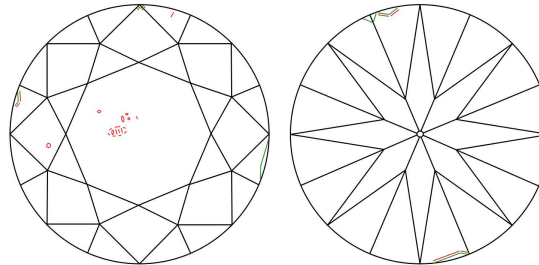

GIA NATURAL DIAMOND GRADING REPORT

April 15, 2024
 GIA Report Number 7498084351
 Shape and Cutting Style Round Brilliant
 Measurements 6.67 - 6.74 x 4.27 mm

GRADING RESULTS

Carat Weight 1.20 carat
 Color Grade L
 Clarity Grade VS2
 Cut Grade Excellent

Profile to actual proportions

CLARITY CHARACTERISTICS

KEY TO SYMBOLS*

- Cloud
- Indented Natural
- Crystal
- Natural
- Feather
- Needle

* Red symbols denote internal characteristics (inclusions). Green or black symbols denote external characteristics (blemishes). Diagram is an approximate representation of the diamond, and symbols shown indicate type, position, and approximate size of clarity characteristics. All clarity characteristics may not be shown. Details of finish are not shown.