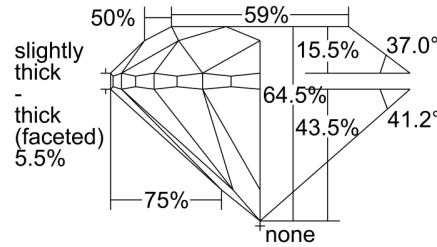

GIA NATURAL DIAMOND GRADING REPORT

May 17, 2024  
 GIA Report Number ..... 1499399236  
 Shape and Cutting Style ..... Round Brilliant  
 Measurements ..... 7.82 - 7.89 x 5.06 mm

GRADING RESULTS

Carat Weight ..... 2.01 carat  
 Color Grade ..... I  
 Clarity Grade ..... I1  
 Cut Grade ..... Very Good

PROPORTIONS

Profile to actual proportions

CLARITY CHARACTERISTICS

KEY TO SYMBOLS\*

- Crystal
- ◡ Indented Natural
- ~ Feather
- ∖ Needle
- ⋈ Twinning Wisp
- △ Natural
- ◉ Cavity

\* Red symbols denote internal characteristics (inclusions). Green or black symbols denote external characteristics (blemishes). Diagram is an approximate representation of the diamond, and symbols shown indicate type, position, and approximate size of clarity characteristics. All clarity characteristics may not be shown. Details of finish are not shown.