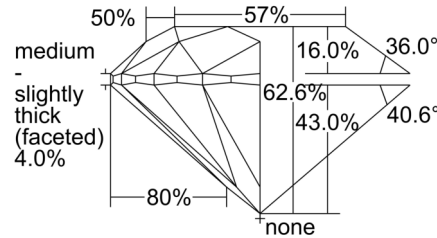

GIA NATURAL DIAMOND GRADING REPORT

August 21, 2024

GIA Report Number 2507230145

Shape and Cutting Style Round Brilliant

Measurements 7.08 - 7.12 x 4.45 mm

GRADING RESULTS

Carat Weight 1.40 carat

Color Grade E

PROPORTIONS

Profile to actual proportions

CLARITY CHARACTERISTICS

KEY TO SYMBOLS*

-  Cloud
-  Crystal
-  Feather
-  Indented Natural
-  Needle

* Red symbols denote internal characteristics (inclusions). Green or black symbols denote external characteristics (blemishes). Diagram is an approximate representation of the diamond, and symbols shown indicate type, position, and approximate size of clarity characteristics. All clarity characteristics may not be shown. Details of finish are not shown.