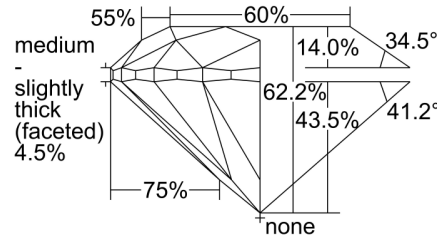

GIA NATURAL DIAMOND GRADING REPORT

November 20, 2023
 GIA Report Number 6234131820
 Shape and Cutting Style Round Brilliant
 Measurements 7.95 - 8.05 x 4.97 mm

GRADING RESULTS

Carat Weight 2.00 carat
 Color Grade I
 Clarity Grade SI1
 Cut Grade Excellent

ADDITIONAL GRADING INFORMATION

Polish Excellent
 Symmetry Very Good
 Fluorescence None
 Inscription(s): GIA 6234131820

PROPORTIONS

Profile to actual proportions

CLARITY CHARACTERISTICS

KEY TO SYMBOLS*

- Crystal
- ~ Feather
- ∖ Needle
- ∧ Natural

* Red symbols denote internal characteristics (inclusions). Green or black symbols denote external characteristics (blemishes). Diagram is an approximate representation of the diamond, and symbols shown indicate type, position, and approximate size of clarity characteristics. All clarity characteristics may not be shown. Details of finish are not shown.