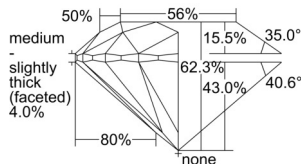

GIA®

FACSIMILE

GIA REPORT 2507098214

Verify this report at GIA.edu

GIA NATURAL DIAMOND DOSSIER®

August 05, 2024
GIA Report Number 2507098214
Shape and Cutting Style ..... Round Brilliant
Measurements ..... 5.69 - 5.73 x 3.56 mm

GRADING RESULTS

Carat Weight ..... 0.72 carat
Color Grade ..... G
Clarity Grade S11
Cut Grade ..... Excellent

ADDITIONAL GRADING INFORMATION

Polish ..... Excellent
Symmetry ..... Excellent
Fluorescence ..... Faint
Clarity Characteristics ..... Crystal
Inscription(s): GIA 2507098214

PROPORTIONS

Profile to actual proportions

GRADING SCALES

GIA COLOR SCALE

COLORED	D
	E
	F
	G
	H
	I
	J
NEAR COLORLESS	K
	L
	M
	N
	O
	P
	Q
	R
	S
	T
	U
	V
	W
	X
	Y
	Z

GIA CLARITY SCALE

FLAWLESS	VERY VERY SLIGHTLY INCLUDED	VVS₁	VVS₂	VS₁	VS₂	SI₁	SI₂	I₁	I₂	I₃	
											FLAWLESS
INTERNALLY FLAWLESS											

GIA CUT SCALE

EXCELLENT
VERY GOOD
GOOD
FAIR
POOR