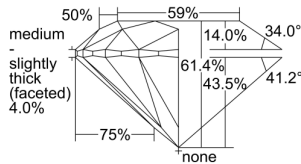

GIA®

FACSIMILE

GIA REPORT

1495636142

Verify this report at GIA.edu

GIA NATURAL DIAMOND DOSSIER®

June 12, 2024
GIA Report Number 1495636142
Shape and Cutting Style ..... Round Brilliant
Measurements ..... 5.69 - 5.74 x 3.51 mm

GRADING RESULTS

Carat Weight ..... 0.71 carat
Color Grade ..... H
Clarity Grade S11
Cut Grade ..... Excellent

ADDITIONAL GRADING INFORMATION

Polish ..... Excellent
Symmetry ..... Excellent
Fluorescence ..... None
Clarity Characteristics ..... Cloud, Feather
Inscription(s): GIA 1495636142

PROPORTIONS

Profile to actual proportions

GRADING SCALES

GIA COLOR SCALE

COLORLESS	D
	E
	F
	G
	H
	I
	J
NEAR COLORLESS	K
	L
	M
	N
	O
	P
	Q
	R
	S
	T
	U
	V
	W
	X
	Y
LIGHT	Z

GIA CLARITY SCALE

FLAWLESS	VERY VERY SLIGHTLY INCLUDED	VVS₁	VVS₂		
				VS₁	VS₂
INTERNALLY FLAWLESS	SLIGHTLY INCLUDED	SI₁	SI₂		
		I₁	I₂	I₃	

GIA CUT SCALE

EXCELLENT
VERY GOOD
GOOD
FAIR
POOR