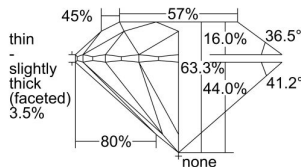

GIA®

FACSIMILE

GIA REPORT 6482929932

Verify this report at gia.edu

GIA NATURAL DIAMOND DOSSIER®

March 27, 2024
GIA Report Number **6482929932**
Shape and Cutting Style ..... **Round Brilliant**
Measurements ..... **5.62 - 5.65 x 3.57 mm**

GRADING RESULTS

Carat Weight ..... **0.70 carat**
Color Grade ..... **J**
Clarity Grade **VS2**
Cut Grade ..... **Excellent**

ADDITIONAL GRADING INFORMATION

Polish ..... **Excellent**
Symmetry ..... **Excellent**
Fluorescence ..... **Strong Blue**
Clarity Characteristics ..... **Crystal**
Inscription(s): **GIA 6482929932**

PROPORTIONS

Profile to actual proportions

GRADING SCALES

GIA COLOR SCALE

COLORED	D
	E
	F
	G
	H
	I
	J
NEAR COLORLESS	K
	L
	M
Faint	N
	O
	P
	R
	S
	T
	U
	V
	W
	X
	Y
Light	Z

GIA CLARITY SCALE

FLAWLESS	VERY VERY SLIGHTLY INCLUDED	VS₁	VS₂	VS₁	VS₂	SI₁	SI₂	I₁	I₂	I₃		
											FLAWLESS	INTERNALLY FLAWLESS

GIA CUT SCALE

EXCELLENT
VERY GOOD
GOOD
FAIR
POOR